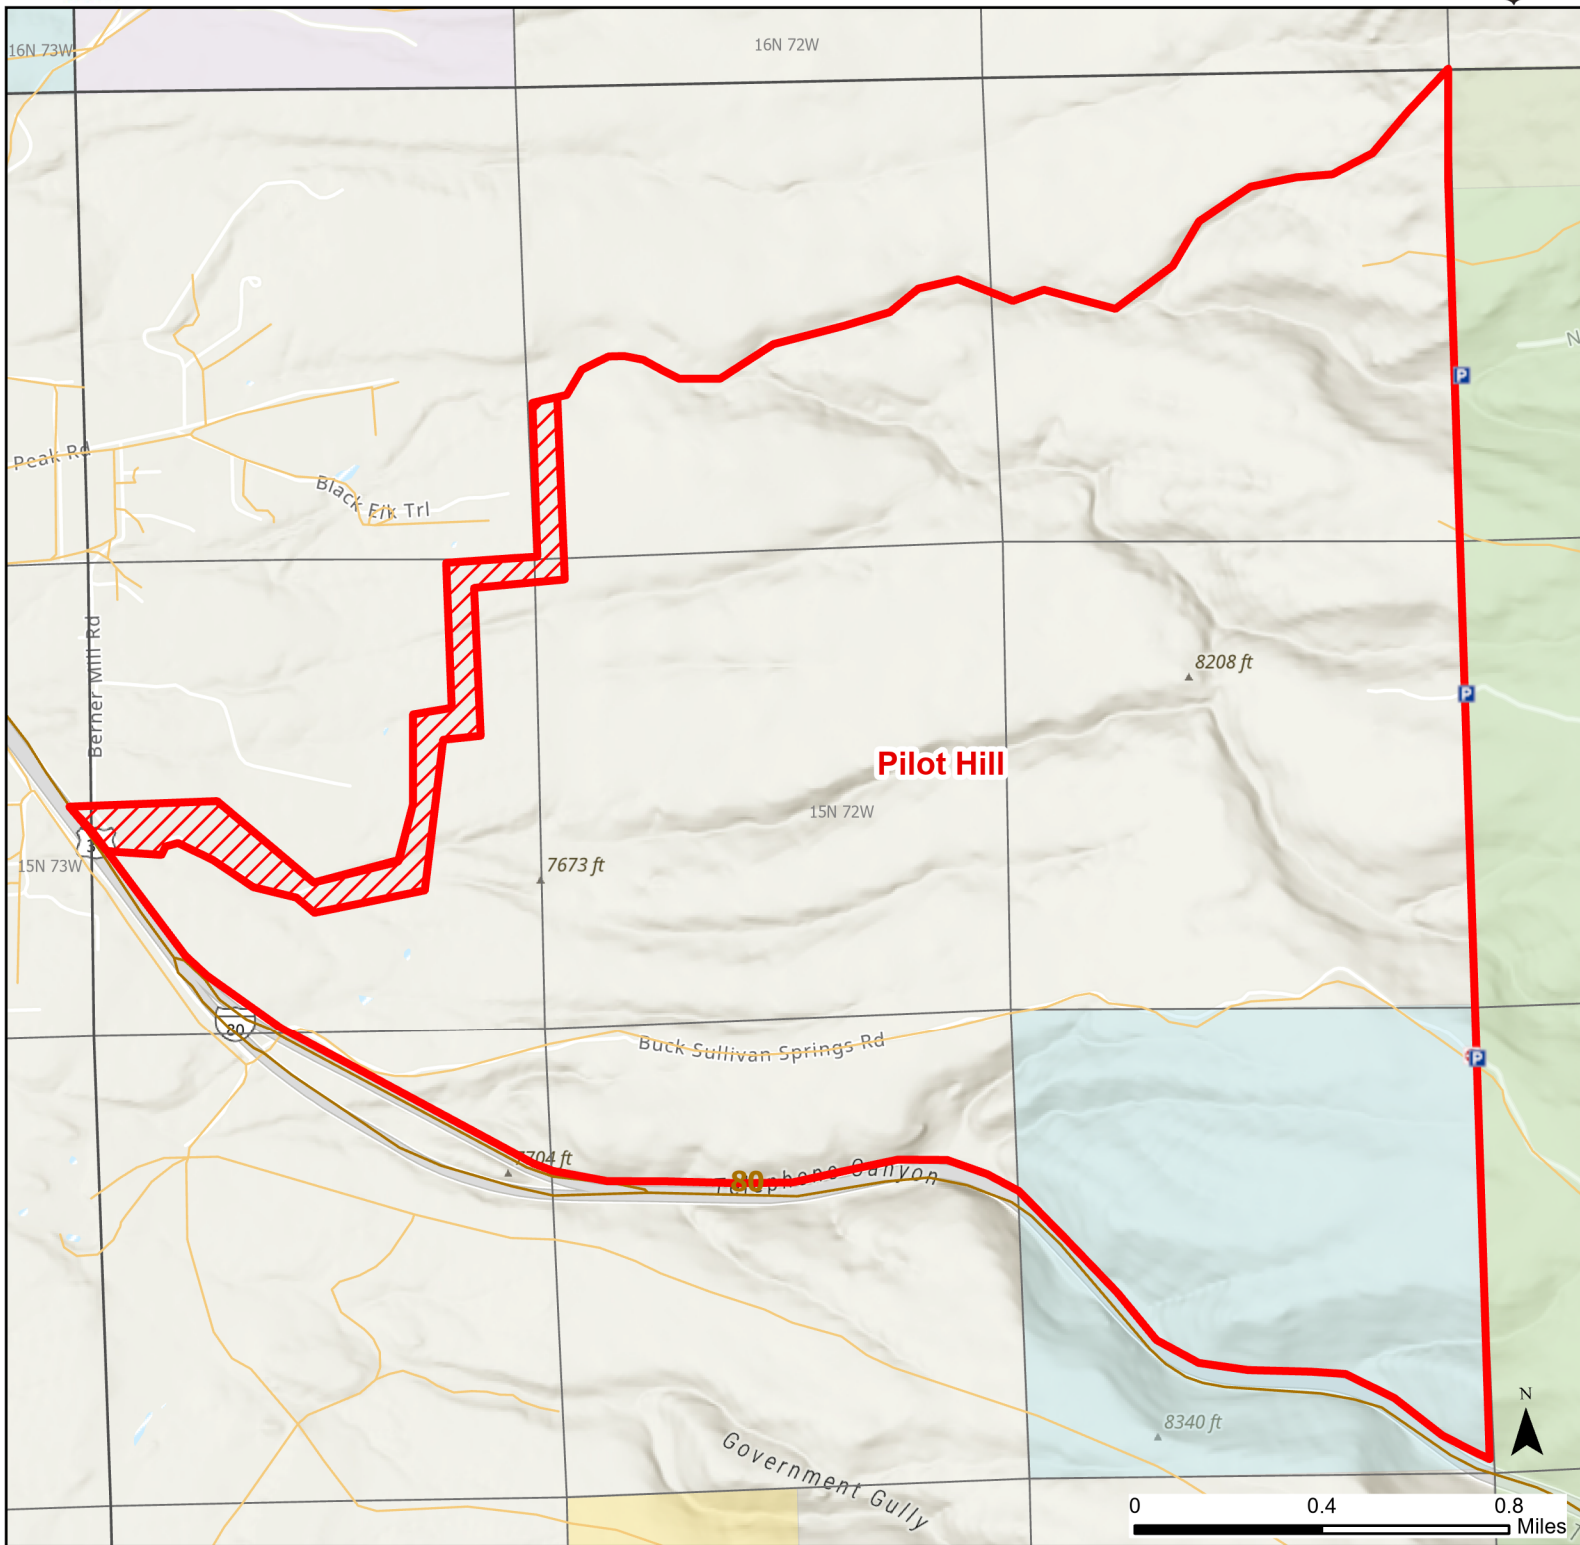

# Pilot Hill Hunter Management Area

2023 Hunt  
Season

Parking	Closed Road	Boundary	Limited Range Weapons and Archery	State
Coupon Box	Roads	County Boundaries	Archery Only	DOD
Road Closed	HMA Ownership	Other	CLOSED	BLM
Open Road				Wyoming Game & Fish Dept.
Special Conditions Apply				Forest Service
				Private

Species allowed to hunt: Antelope, Mule Deer, Elk, Moose, Turkey, Mountain Lion, Black Bear, Game Birds, Small Game

### See Ranch Rules for More Information and Restrictions

Hunter Management Area rules apply only to those lands enrolled in the HMA.

This map is for visual use, assistance and general location only, does not represent a survey, and is not to be used for legal conveyance. Hunt Area boundaries are approximate, consult Game and Fish Hunting Regulations for descriptions and restrictions. Access to these private lands for any commercial activity must be gained by contacting the individual landowner(s) directly.